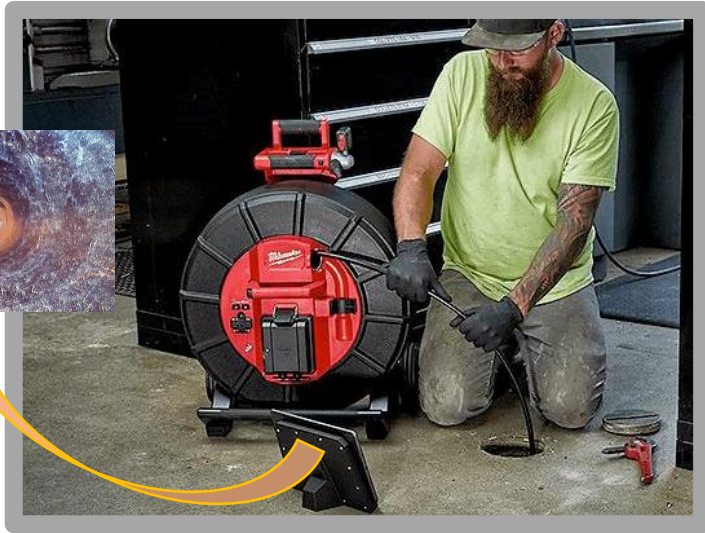

MILWAUKEE® Modular Pipeline Inspection System (2973-22 or 2974-22)

CAPTURES 1080P: Highest resolution during live streaming, picture and video

2580-21 Pipeline Locator Kit – *Free!*

US SUPPLY

Schmooze with Suppliers™

Join Us: April 30, 2024

Time: 10:00AM to 1:00PM

Where: Telford Branch
881 Tech Drive
Telford, PA 18969
(484) 589-5390

10% Discount on all stocked Milwaukee Items purchased on the Schmooze Day.

2473-22 MILWAUKEE M12 FORCE LOGIC™ PRESS TOOL KIT
Get a \$250 Gift Card*