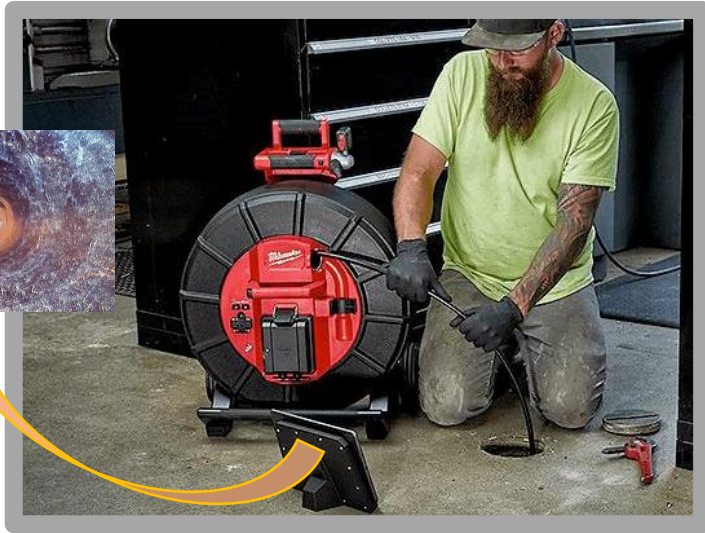

MILWAUKEE® Modular Pipeline Inspection System (2973-22 or 2974-22)

CAPTURES 1080P: Highest resolution during live streaming, picture and video

2580-21 Pipeline Locator Kit – Free!

**\$2499
VALUE**

US SUPPLY