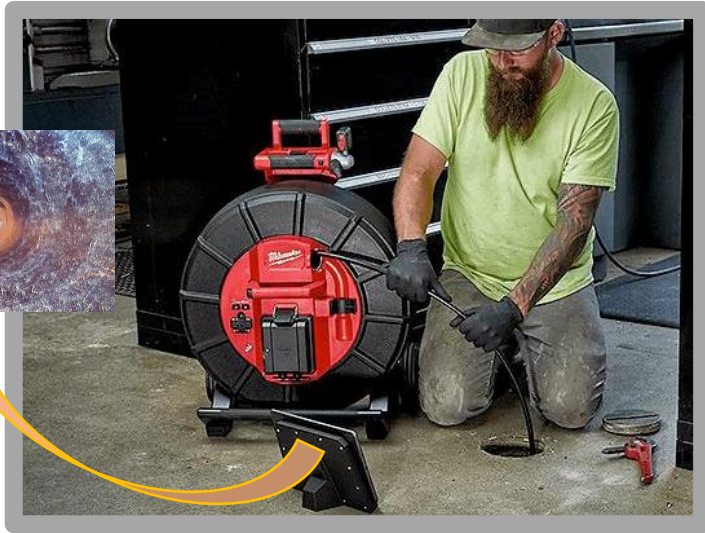

MILWAUKEE® Modular Pipeline Inspection System (2973-22 or 2974-22)

CAPTURES 1080P: Highest resolution during live streaming, picture and video

2580-21 Pipeline Locator Kit – *Free!*

US SUPPLY

Schmooze with Suppliers™

Join Us: April 11, 2024

Time: 10:00AM to 1:00PM

Where: Lewisburg Branch
610 N. 4th Street
Lewisburg, PA 17837
(570) 523-3234

10% Discount on all stocked Milwaukee Items purchased on the Schmooze Day.

2473-22 MILWAUKEE M12 FORCE LOGIC™ PRESS TOOL KIT
Get a \$250 Gift Card*