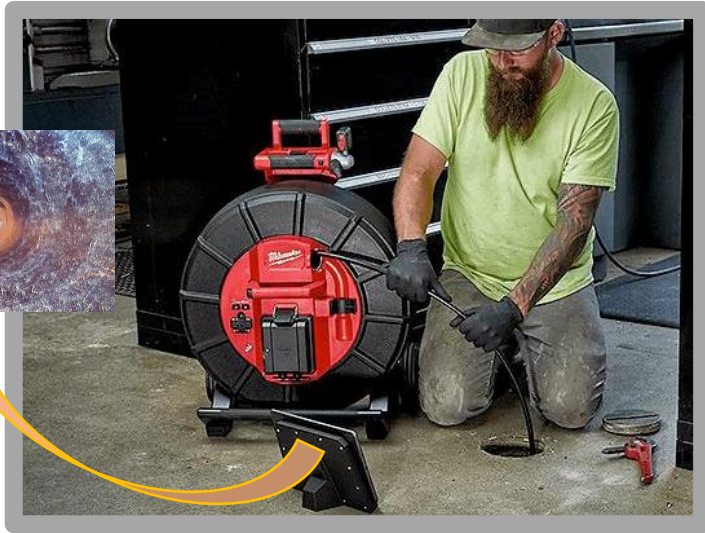

MILWAUKEE® Modular Pipeline Inspection System (2973-22 or 2974-22)

CAPTURES 1080P: Highest resolution during live streaming, picture and video

2580-21 Pipeline Locator Kit – *Free!*

US SUPPLY

Schmooze with Suppliers™